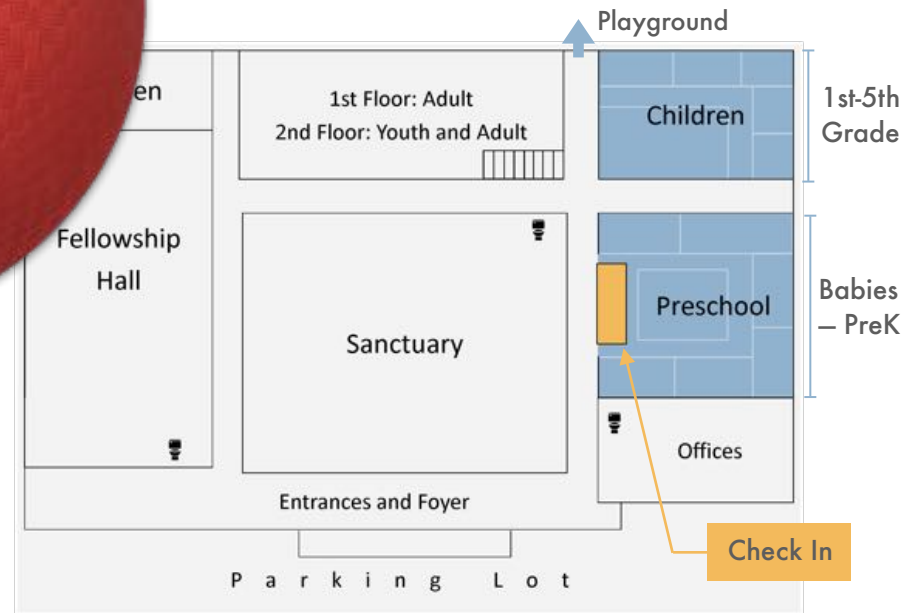

Check-In

Check-In at the nursery counter (see map on back). Your child will receive name tag sticker, which lists any allergies and instructions. You will receive a "guardian receipt" — this receipt is **required** for pick. Feel free to ask the nursery coordinator any questions.

Other Activities

Mothers of Preschoolers — First Friday from 9:30am until 11:30. Join other moms for fun, food, and fellowship. Childcare provided. (During School Year)

Awanas — Wednesday 6pm until 7:30, for 2 year olds-5th Grade. Through stories and games kids dive into scripture, memorizing verses. (During School Year)